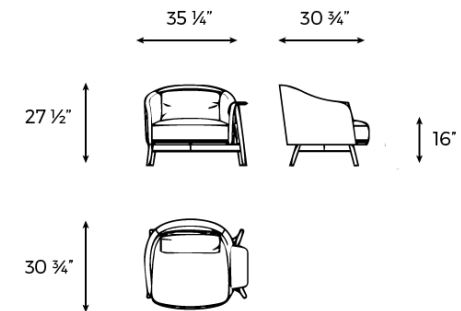

**Brand:** SABA, made in Italy

**Item type:** Lounge Chair

**Item code:** 7851SX/CL/08

**Designer:** Emilio Nanni

**General Details:** Cat Top Lama 8

**Dimension:** 90 x 78 x 70 cm

Please check the link for more options and finishes: